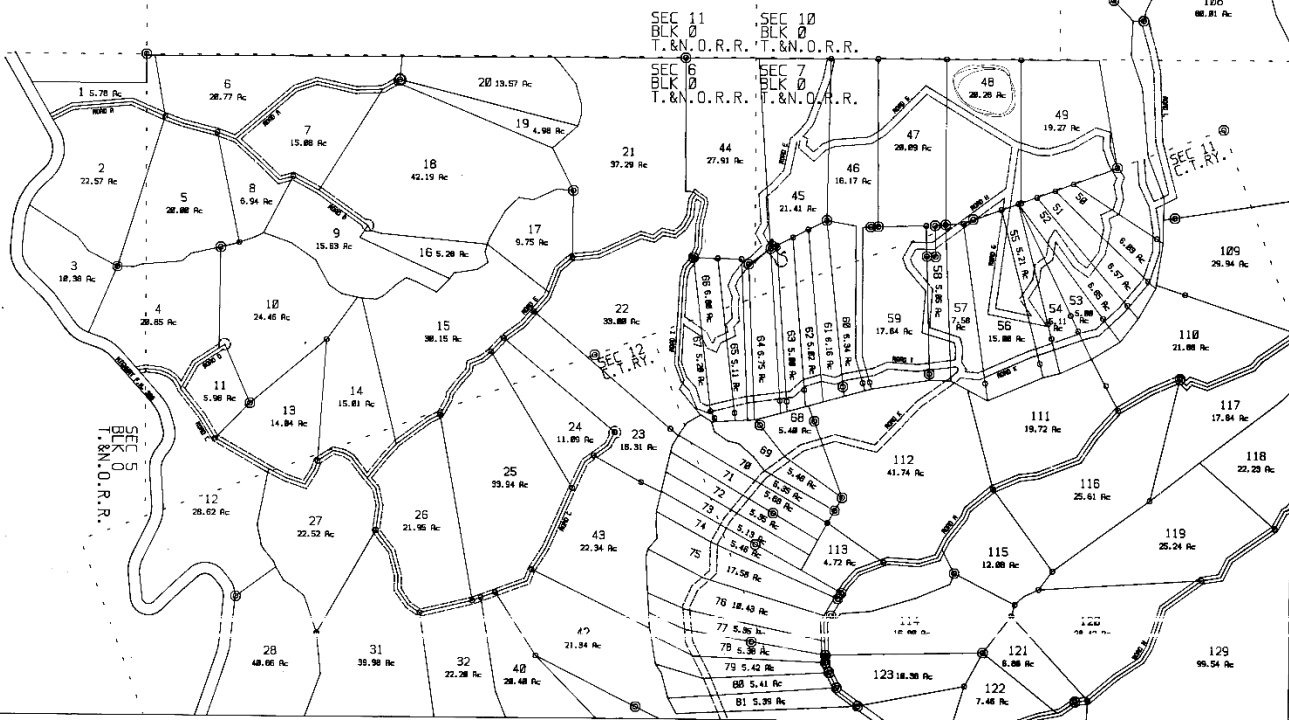

REPLAT OF
RANCHO REAL
UNIT THREE
PAGE TWO OF EIGHT

SEC 10
T. & N. O. R. R.

SEC 11
BLK 0
T. & N. O. R. R.

SEC 6
BLK 0
T. & N. O. R. R.

SEC 10
BLK 0
T. & N. O. R. R.

SEC 7
BLK 0
T. & N. O. R. R.

SEC 11
C.T. R.Y.

SEC 12
T. & N. O. R. R.

1 5.78 Ac
2 21.57 Ac
3 18.38 Ac
4 26.85 Ac
5 28.08 Ac
6 28.77 Ac
7 15.88 Ac
8 9.94 Ac
9 15.83 Ac
10 24.48 Ac
11 5.98 Ac
12 28.62 Ac
13 14.84 Ac
14 15.81 Ac
15 36.15 Ac
16 5.28 Ac
17 9.75 Ac
18 42.19 Ac
19 4.98 Ac
20 13.57 Ac
21 37.29 Ac
22 30.88 Ac
23 18.31 Ac
24 11.89 Ac
25 33.54 Ac
26 21.95 Ac
27 22.52 Ac
28 48.88 Ac
29 35.98 Ac
30 22.28 Ac
31 28.48 Ac
32 21.84 Ac
33 21.84 Ac
34 21.84 Ac
35 21.84 Ac
36 21.84 Ac
37 21.84 Ac
38 21.84 Ac
39 21.84 Ac
40 21.84 Ac
41 21.84 Ac
42 21.84 Ac
43 21.84 Ac
44 27.91 Ac
45 21.41 Ac
46 16.17 Ac
47 28.89 Ac
48 28.28 Ac
49 19.27 Ac
50 19.27 Ac
51 19.27 Ac
52 19.27 Ac
53 19.27 Ac
54 19.27 Ac
55 19.27 Ac
56 15.88 Ac
57 7.68 Ac
58 7.68 Ac
59 17.84 Ac
60 17.84 Ac
61 17.84 Ac
62 17.84 Ac
63 17.84 Ac
64 17.84 Ac
65 17.84 Ac
66 17.84 Ac
67 17.84 Ac
68 17.84 Ac
69 17.84 Ac
70 17.84 Ac
71 17.84 Ac
72 17.84 Ac
73 17.84 Ac
74 17.84 Ac
75 17.84 Ac
76 17.84 Ac
77 17.84 Ac
78 17.84 Ac
79 17.84 Ac
80 17.84 Ac
81 17.84 Ac
82 17.84 Ac
83 17.84 Ac
84 17.84 Ac
85 17.84 Ac
86 17.84 Ac
87 17.84 Ac
88 17.84 Ac
89 17.84 Ac
90 17.84 Ac
91 17.84 Ac
92 17.84 Ac
93 17.84 Ac
94 17.84 Ac
95 17.84 Ac
96 17.84 Ac
97 17.84 Ac
98 17.84 Ac
99 17.84 Ac
100 17.84 Ac
101 17.84 Ac
102 17.84 Ac
103 17.84 Ac
104 17.84 Ac
105 17.84 Ac
106 17.84 Ac
107 26.18 Ac
108 88.81 Ac
109 26.94 Ac
110 21.88 Ac
111 19.72 Ac
112 41.74 Ac
113 4.72 Ac
114 4.72 Ac
115 12.88 Ac
116 25.81 Ac
117 17.84 Ac
118 22.28 Ac
119 25.24 Ac
120 25.24 Ac
121 8.88 Ac
122 7.48 Ac
123 18.38 Ac
124 18.38 Ac
125 18.38 Ac
126 18.38 Ac
127 18.38 Ac
128 18.38 Ac
129 95.54 Ac